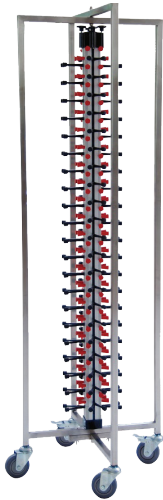

Castor 12.7 cm / 5"

HG38

with Brake

HG37

PLATE STACKER

- Designed to save space in your kitchen
- Can stack all bowls up to 5cm high—round, square, rectangular and oval
- Settings can be easily adjusted manually to suit your plate types
- Stores a large number of plates in a small area
- Easily cleaned by either a high-pressure cleaner or a brush and warm soapy water
- When not in use, can be easily stored away using minimal space

Plate Stacker Floor Model

HG29

- Holds 84 plates
- Stands 189cm high
- Collapsible for compact storage
- Ideal for catering and mobile work
- A great way for providing improved service while lowering the risk of breaking plates