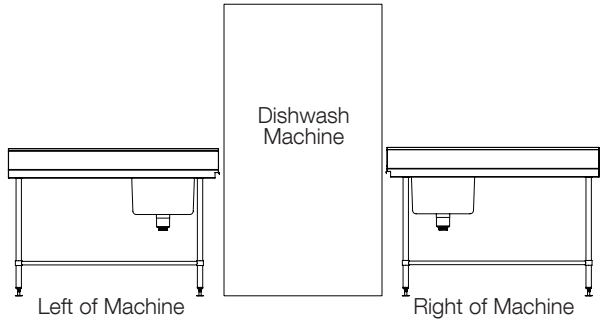

- SS204** 52 x 59 cm

Mid Shelf (C)

- SS200-1** 150 x 70 cm
- SS201-1** 180 x 70 cm
- SS202-1** 210 x 70 cm
- SS203-1** 240 x 70 cm

W x D x H

**SIMPLY STAINLESS BRAND**

**Dishwash Inlet Bench**  
with Splash Back

- SS49L** 120 x 70 x 90 cm
- SS51L** 150 x 70 x 90 cm
- SS51R** 150 x 70 x 90 cm

**Dishwash Outlet Bench**  
with Splash Back

- SS50L** 120 x 70 x 90 cm
- SS50R** 120 x 70 x 90 cm

**Sink Benches**  
with Splash Back