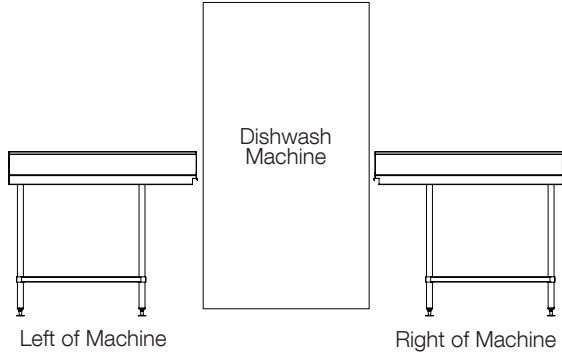

- SS204** 52 x 59 cm

Mid Shelf (C)

- SS200-1** 150 x 70 cm
- SS201-1** 180 x 70 cm
- SS202-1** 210 x 70 cm
- SS203-1** 240 x 70 cm

W x D x H

**SIMPLY STAINLESS BRAND**

**Dishwash Inlet Bench**  
with Splash Back

- SS49L** 120 x 70 x 90 cm
- SS51L** 150 x 70 x 90 cm
- SS51R** 150 x 70 x 90 cm

**Dishwash Outlet Bench**  
with Splash Back

- SS50L** 120 x 70 x 90 cm
- SS50R** 120 x 70 x 90 cm

**Sink Benches**  
with Splash Back