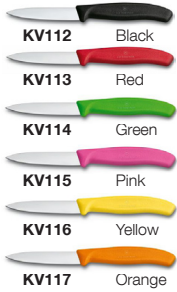

VICTORINOX KNIVES

Paring Knife 8 cm
Classic

KV112 Black
KV113 Red
KV114 Green
KV115 Pink
KV116 Yellow
KV117 Orange

Paring Knife 10 cm
Classic

KV104 Black
KV105 Red
KV106 Green
KV107 Pink
KV108 Yellow
KV109 Orange

Paring Knife 10 cm
Standard

KV11 Blue
KV111 Red

Paring Knife Serrated 10 cm
Classic

KV102 Black
KV103 Red

Standard 10 cm

KV101 Black
KV10 Red

Tomato Knife Serrated 11 cm
Classic

KV121 Black
KV122 Red