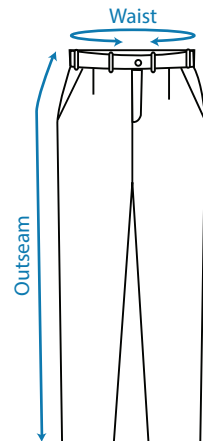

Drawstring Pants

	Waist	Outseam
XXS	32"	39.5"
XS	34"	40"
S	36"	40"
M	38"	40"
L	40"	40.5"
XL	42"	41"
XXL	44"	42"