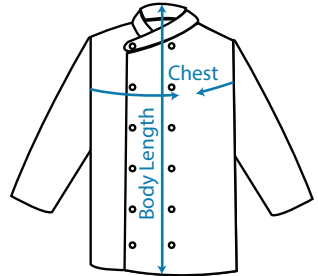

Drawstring Pants

	Waist	Outseam
XXS	32"	39.5"
XS	34"	40"
S	36"	40"
M	38"	40"
L	40"	40.5"
XL	42"	41"
XXL	44"	42"